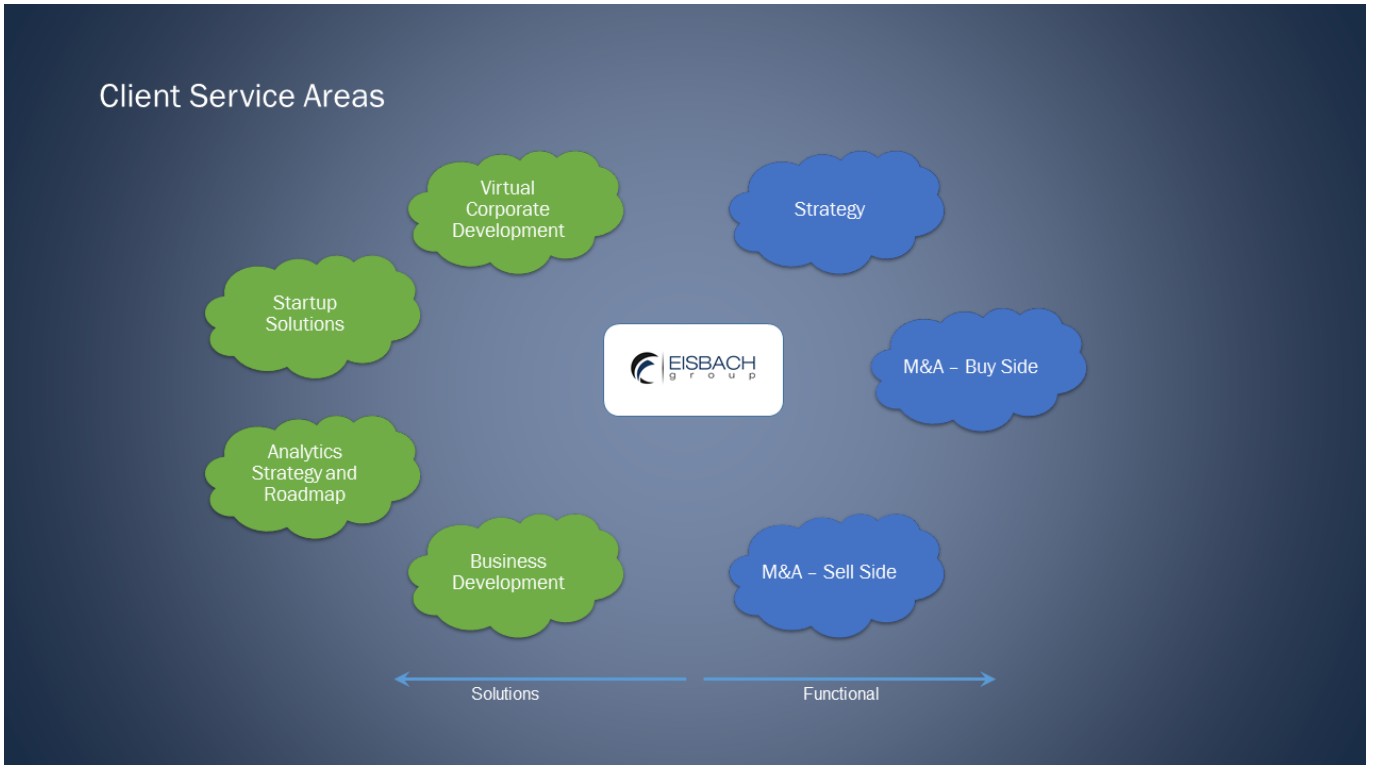

retail, and consumer products.

```
[/et_pb_text][/et_pb_column][/et_pb_row][/et_pb_section][et_pb_section admin_label="section"][et_pb_row admin_label="row" make_fullwidth="off" use_custom_width="off" width_unit="on" use_custom_gutter="off" padding_mobile="off" allow_player_pause="off" parallax="off" parallax_method="off" make_equal="off" parallax_1="off" parallax_method_1="off" column_padding_mobile="on"] [et_pb_column type="4_4"] [et_pb_text admin_label="Text" background_layout="light" text_orientation="left" use_border_color="off" border_color="#ffffff" border_style="solid" custom_padding="||10px|"]
```

CHOOSE A SERVICE...

```
[/et_pb_text][/et_pb_column][/et_pb_row][/et_pb_section][et_pb_section admin_label="section" fullwidth="on" specialty="off" inner_shadow="off" parallax="off" background_color="#2ea3f2" transparent_background="off" allow_player_pause="off" parallax_method="off" padding_mobile="off"]
```